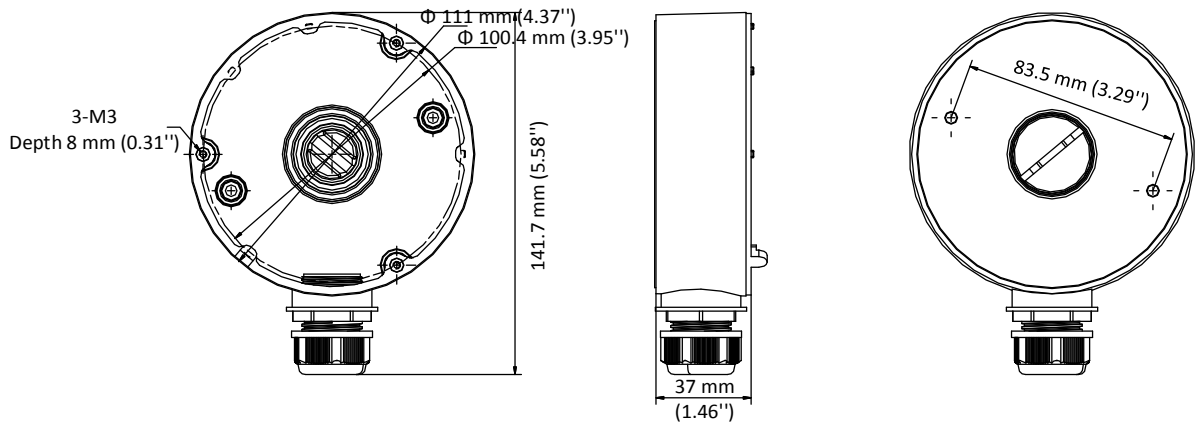

DS-1280ZJ-DM18

Junction Box

Feature

- Aluminum alloy material with surface spray treatment
- With cable hole(s)

Dimension

Available Model

DS-1280ZJ-DM18

Parameter

Model	DS-1280ZJ-DM18
Parameters	Junction Box
Appearance	Hikvision White
Material	Aluminum Alloy
Dimension	$\Phi 111\text{mm}$ ($\Phi 4.37''$)
Weight	Approx. 150 g (0.33 lb.)

Note

- The junction box should be installed on a flat surface.
- Waterproof rubber is necessary for outdoor application.
- The wall should be capable of supporting over 3 times as much as the total weight of the camera and the junction box.
- The maximum load capacity of the junction box is 4.5 kg (9.92 lb.).