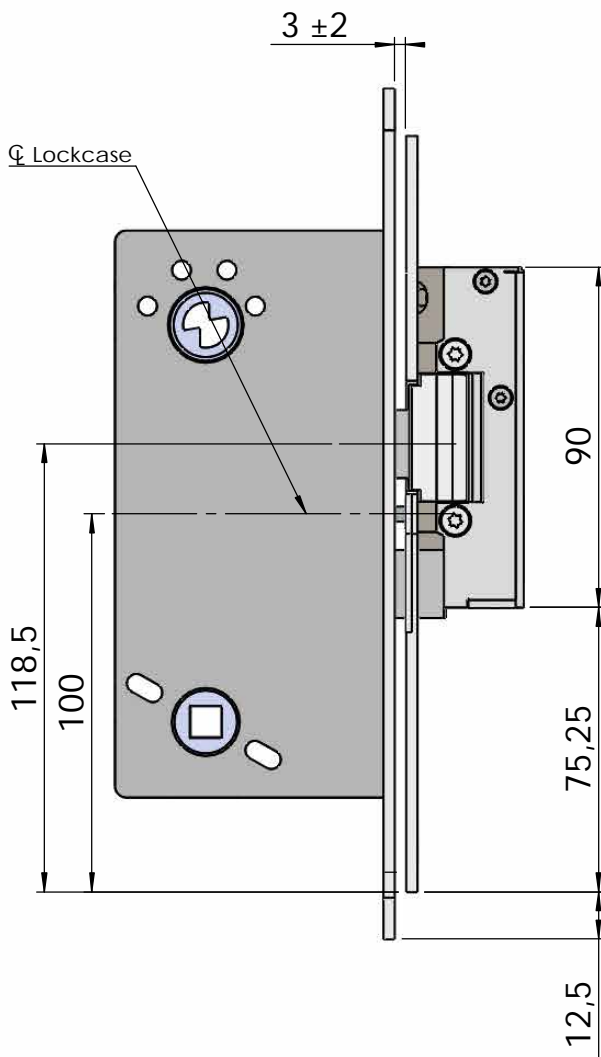

Montering för Modul

Owner
Stendals EI AB

Title/Description
STEP 40 med plan stolpe plös 15mm
Montering för Modul

Drawing no.
ST4030V-15

Scale
1:2

This document shall not be copied without owners written allowance and its content shall not be exposed for third part nor be used for unauthorized purpose.