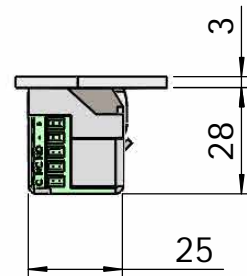

Montering för Modul

Owner
Stendals EI AB

Title/Description
STEP 40 med plan stolpe plös 15mm
Montering för Modul

Drawing no.
ST4030V-15

Scale
1:2

This document shall not be copied without owners written allowance and its content shall not be exposed for third part nor be used for unauthorized purpose.