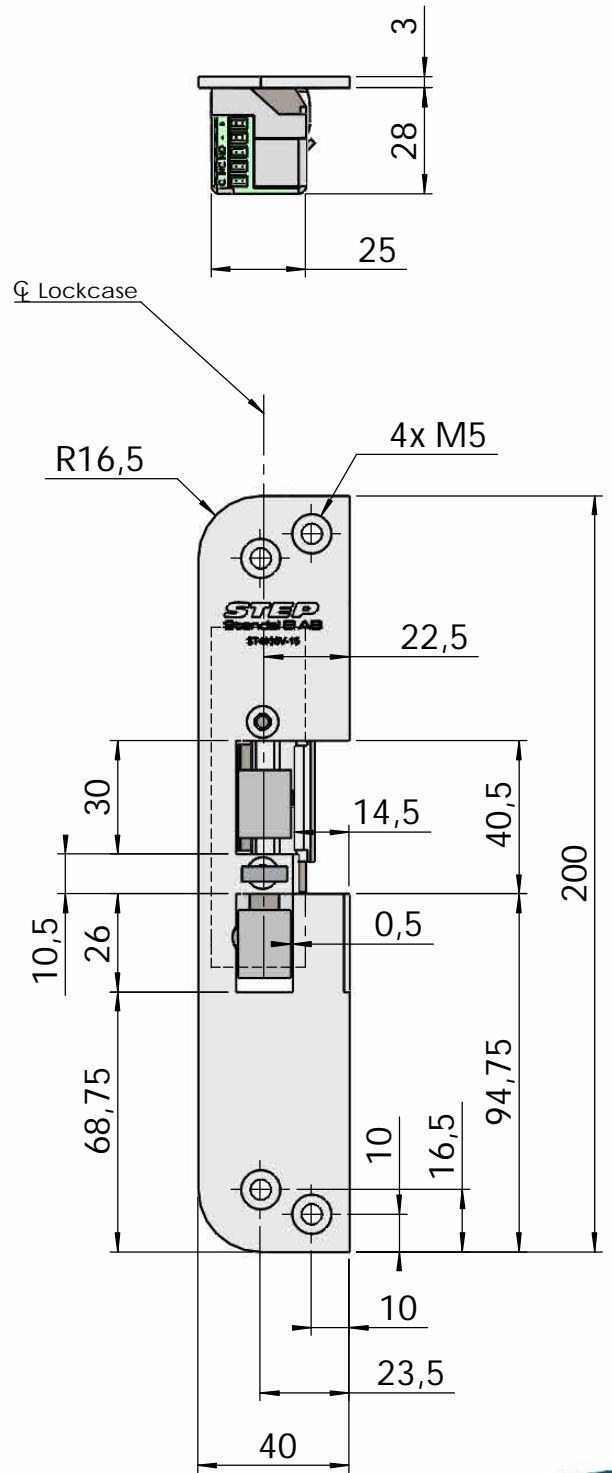

Montering för Modul

Owner
Stendals EI AB

Title/Description
STEP 40 med plan stolpe plös 15mm
Montering för Modul

Drawing no.
ST4030V-15

Scale
1:2

This document shall not be copied without owners written allowance and its content shall not be exposed for third part nor be used for unauthorized purpose.